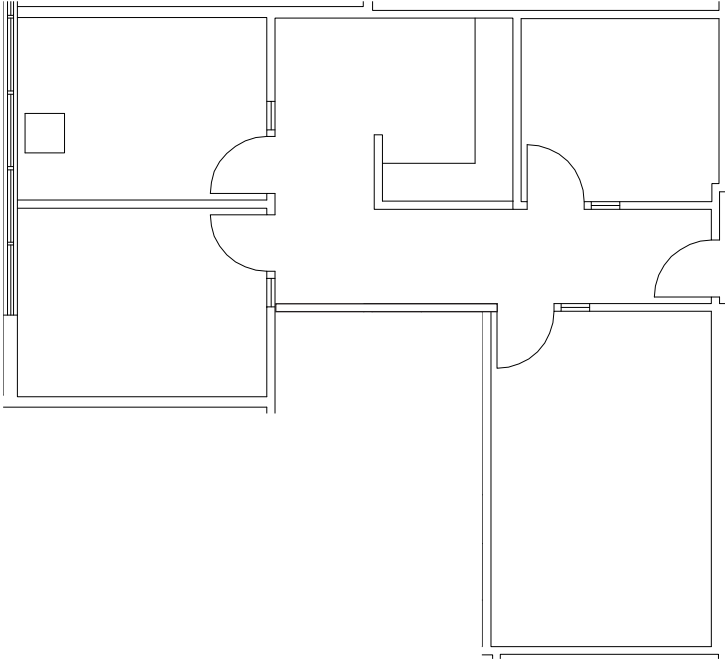

Suite 110

Square Feet: ±998
915 L Street, Sacramento, CA

CAPITOL
PLACE

KEVIN PARTINGTON
+1 916 288 4807
kevin.partington@cushwake.com

SEAN MULLEN
+1 916 288 4811
sean.mullen@cushwake.com

KEVIN GOLDTHWAITE
+1 916 403 1818
kevin.goldthwaite@cushwake.com