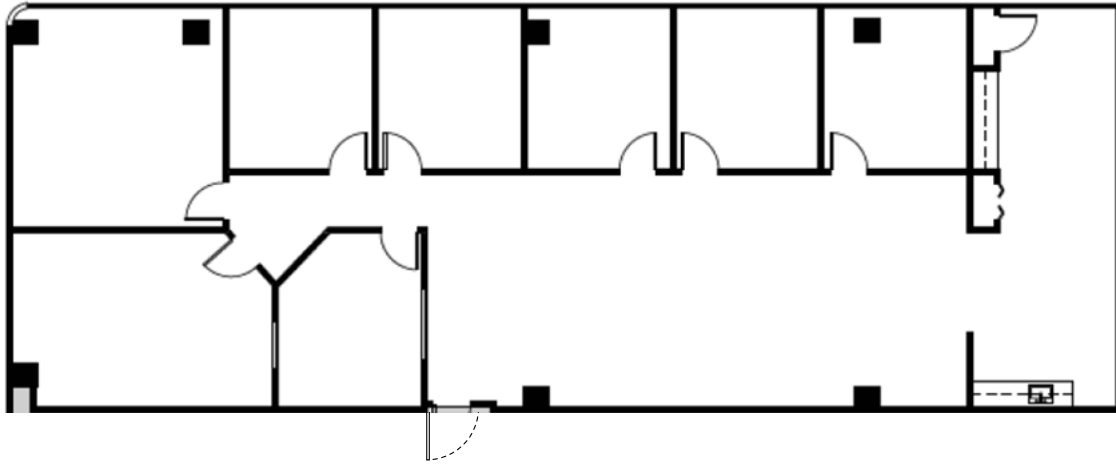

# Suite 1430

Square Feet: ±3,343

915 L Street, Sacramento, CA

CAPITOL  
PLACE

**KEVIN PARTINGTON**  
+1 916 288 4807  
kevin.partington@cushwake.com

**SEAN MULLEN**  
+1 916 288 4811  
sean.mullen@cushwake.com