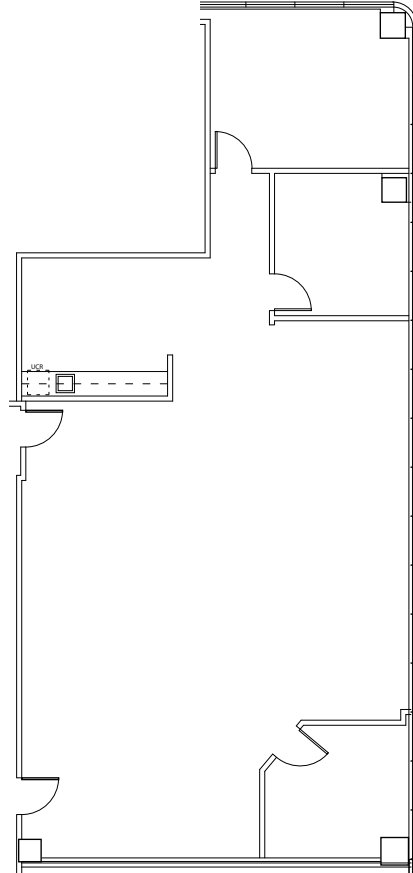

Suite 1235

Square Feet: ±2,355

915 L Street, Sacramento, CA

CAPITOL
PLACE

KEVIN PARTINGTON

+1 916 288 4807

kevin.partington@cushwake.com

SEAN MULLEN