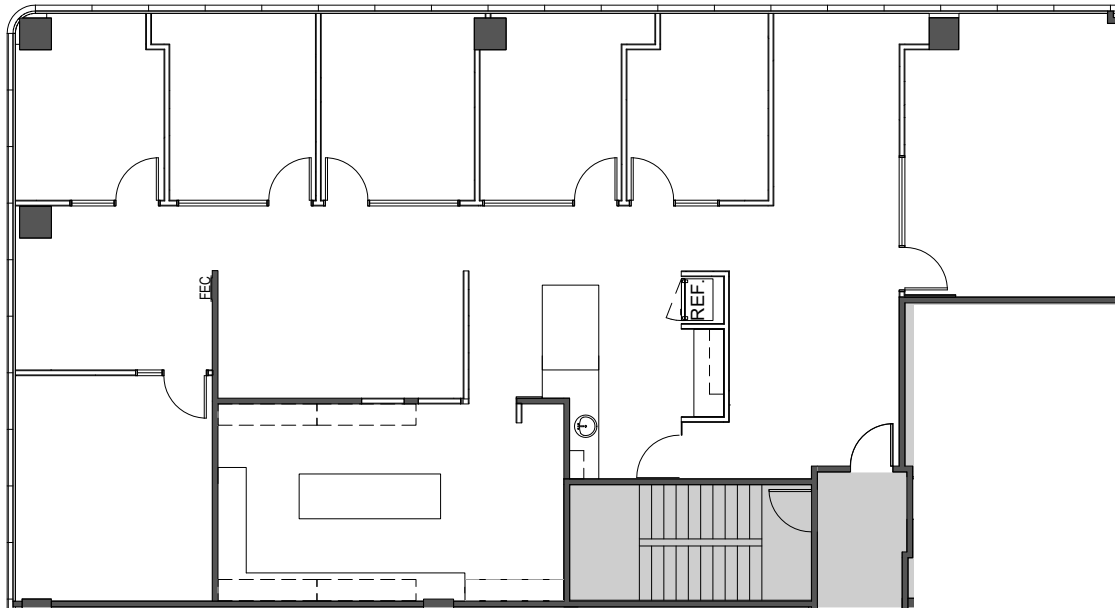

Suite 1250

Square Feet: ±3,116

915 L Street, Sacramento, CA

CAPITOL
PLACE

KEVIN PARTINGTON

+1 916 288 4807

kevin.partington@cushwake.com

SEAN MULLEN